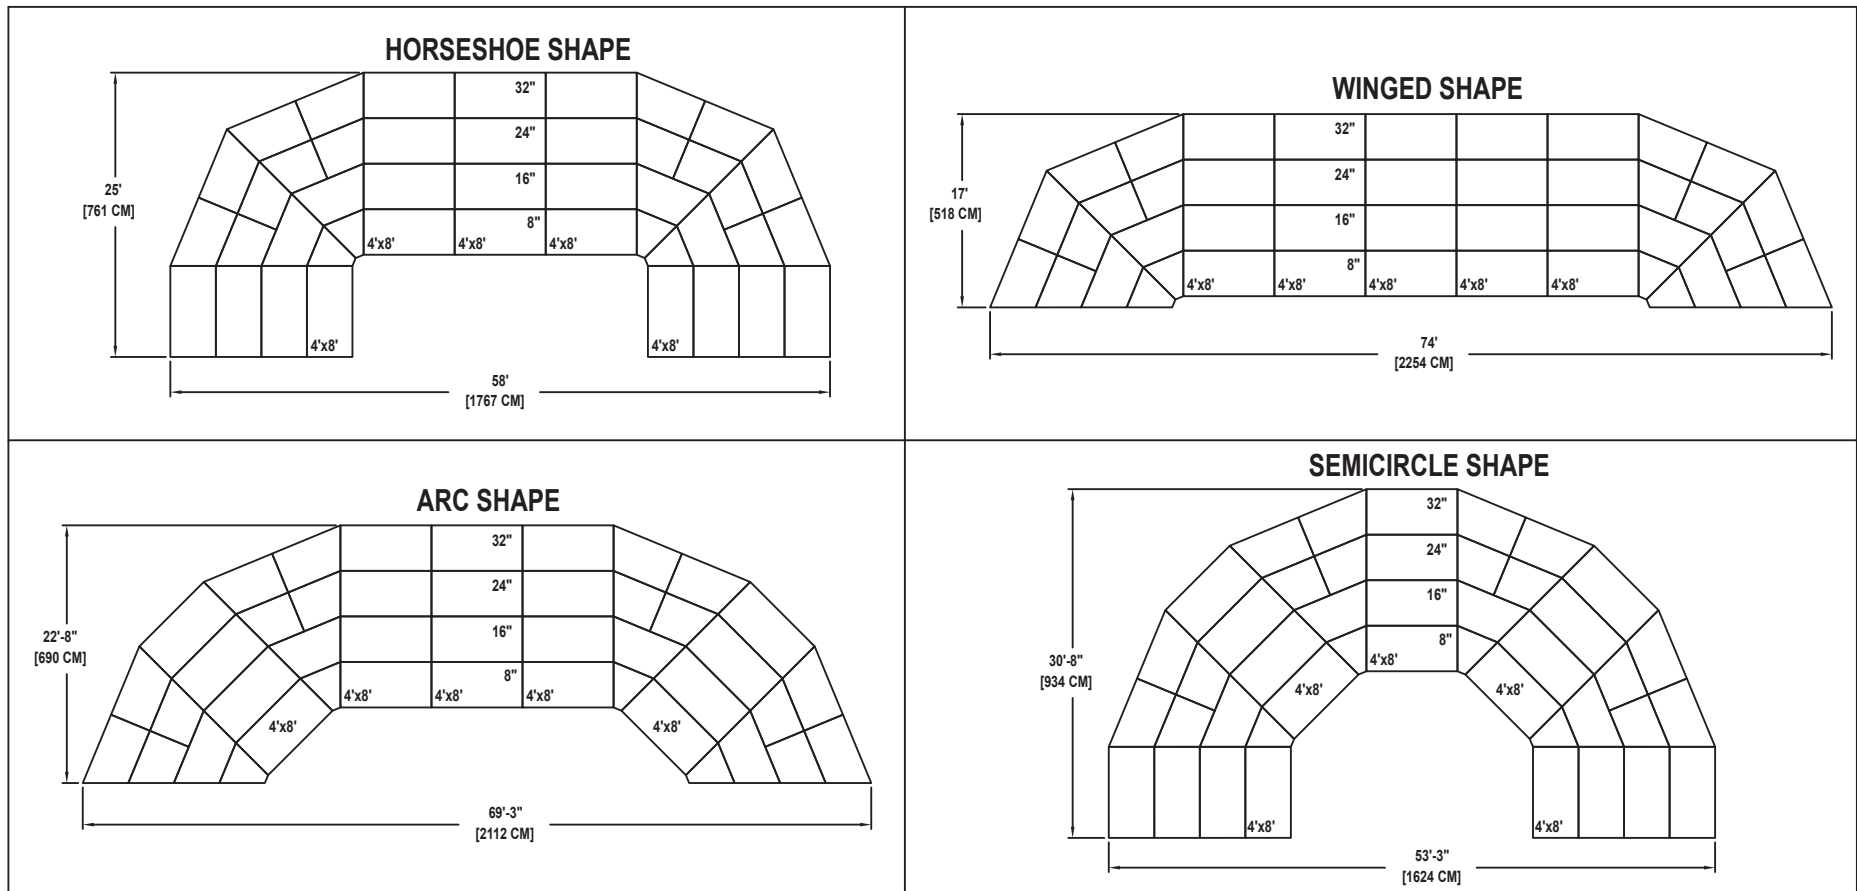

# SEATED BAND / ORCHESTRA RISER SET

NO. 955

SEATING CAPACITY NOT USING THE FLOOR, 88.

SEATING CAPACITY WITH ONE ROW ON THE FLOOR, 103.

SEATING CAPACITY IS BASED ON 32" CHAIR SPACING.

C O R P O R A T I O N

Drawing 100A309\_C  
 Sheet 31 of 40